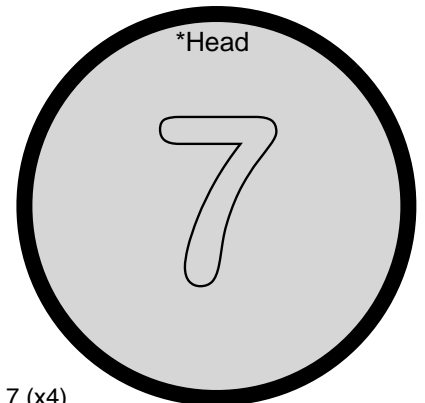

ready, five shots weak hand