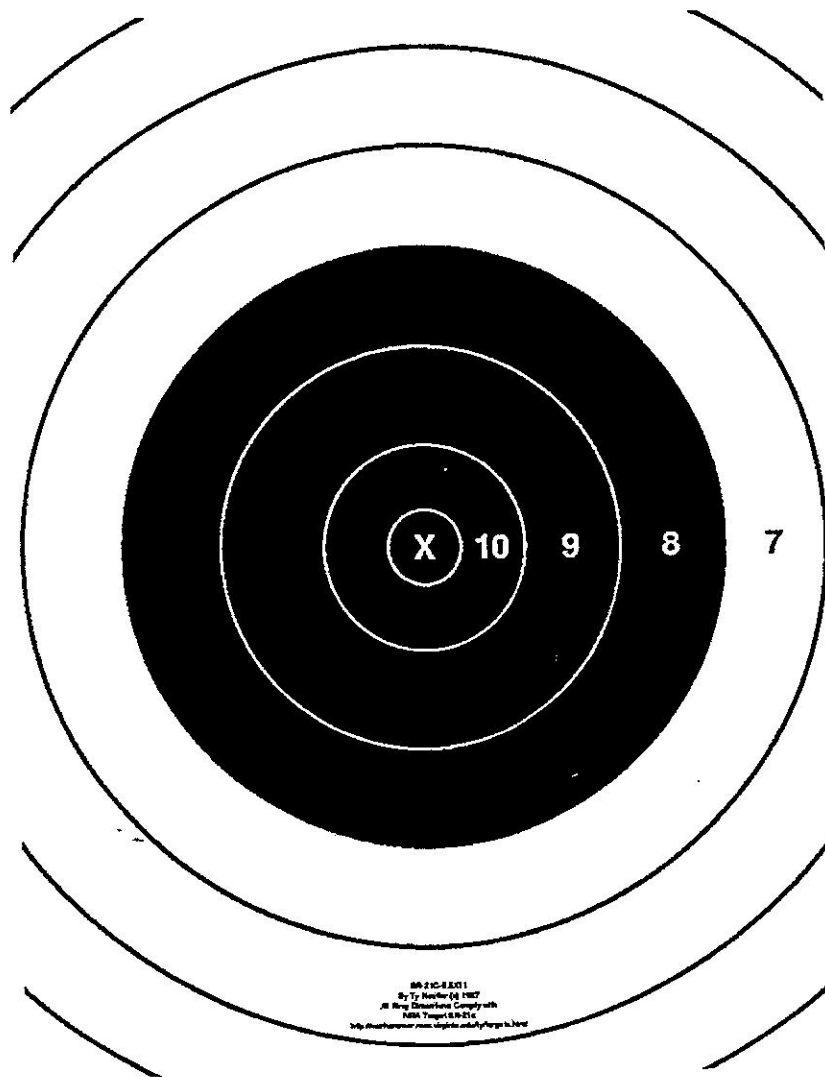

Lessons and Classes on Rifle, Pistol, Shotgun, Reloading
AND MORE!

(516) 449-0839 or Renaissancefirearmsinstruction.com

Nassau, Suffolk, Pennsylvania

Renaissance

Firearms Instruction

SR-21/ 50%

300 YD SIM: Prone-RF