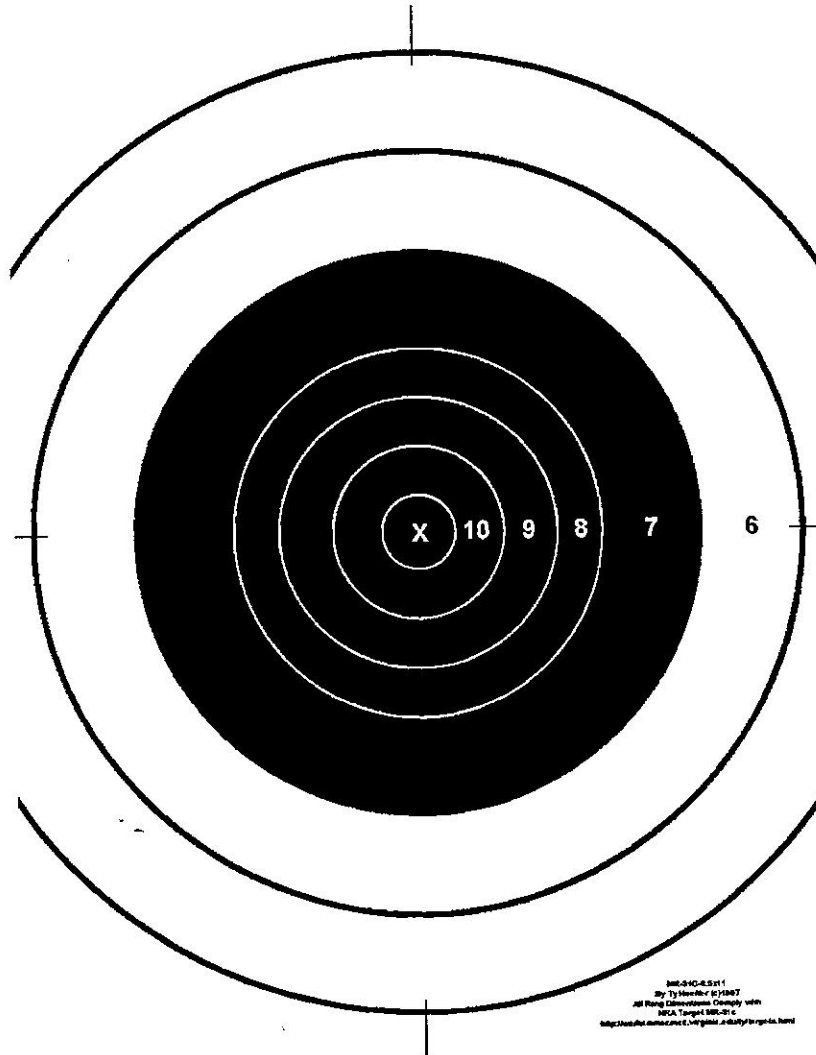

Lessons and Classes on Rifle, Pistol, Shotgun, Reloading
AND MORE!

(516) 449-0839 or Renaissancefirearmsinstruction.com

Nassau, Suffolk, Pennsylvania

Renaissance

Firearms Instruction

MR-31/ 50%

600 YD SIM: Prone-SF